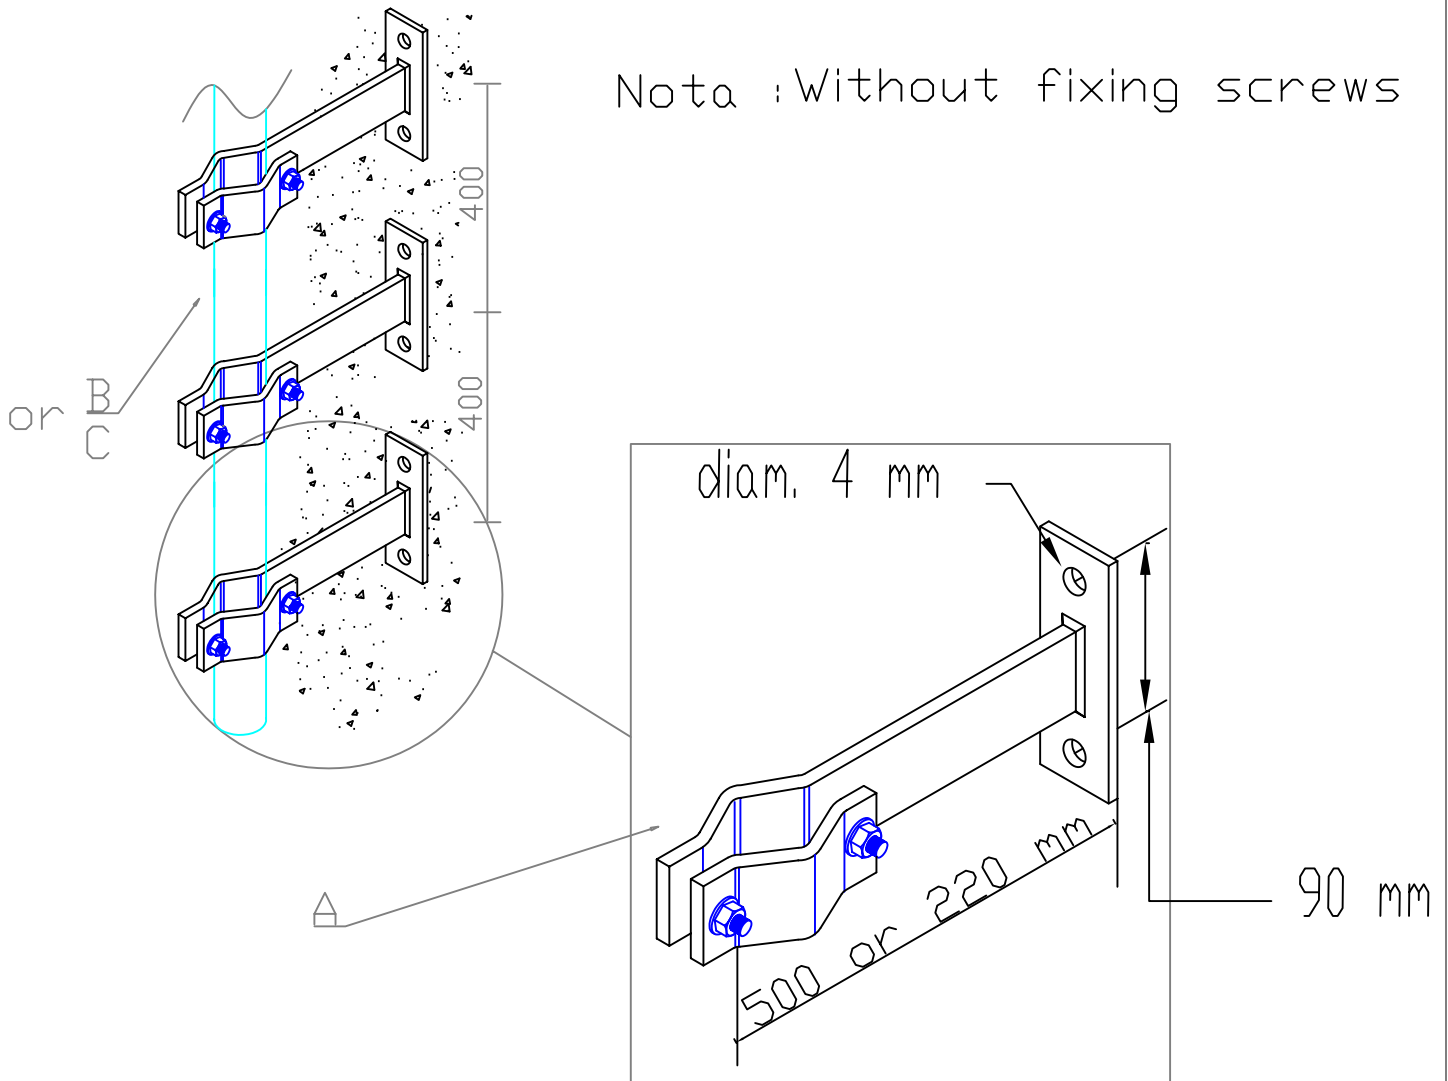

Nota : Without fixing screws

DESCRIPTION	FRANKLIN Code	IND.	Qty
Set of 3 Offset Brackets (500 or 220 mm)	AFZ __14 PD	A	1
Set of 3 Elevation Rods (n°1 , 2 & 3) Ht 5.50 m	AFC _003 MR	B	1
Set of 2 Elevation Rods (n°1 et 2) Ht 3.75 m	AFC _002 MR	C	1